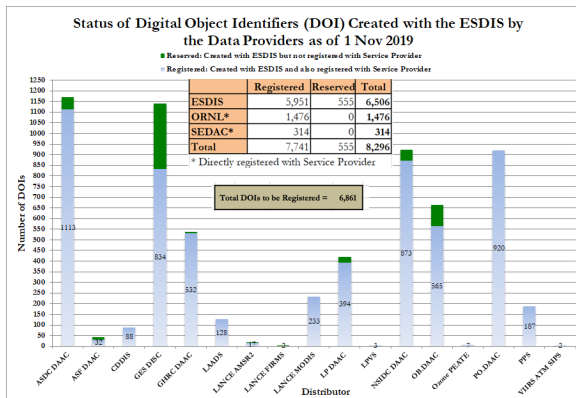

EOSDIS DOIs Status and Listing

Many EOSDIS components have created DOIs and registered or reserved them using our help. The following missions and projects have begun the process of creating and registering DOIs. The chart below shows the registered/reserved DOIs by Data Provider. The table below gives a status of each mission's DOIs. The links go to the mission page where there is information about the DOIs they have begun to create.

- [DOI Background Information](#)
- [ESDIS DOI Process](#)
- [DOI Submission Process](#)
- [DOI Landing Page](#)
- [Contact Information](#)
- [EOSDIS DOIs Status and Listing](#)
- [DOI Documents](#)
- [ESDSWG Recommendations](#)
- [FAQs](#)
- [References and Links](#)
- [Meeting Minutes](#)

Data Distributor	DOI Provider	Registered	Reserved	Total DOIs
ASDC DAAC	ASDC DAAC	1113	56	1,169
ASF DAAC	ASF DAAC	32	11	43
CDDIS	CDDIS	88	0	88
GES DISC	GES DISC	834	306	1,140
GHRC DAAC	GHRC DAAC	532	5	537
LAADS	LAADS	128	0	128
LANCE AMSR2	LANCE AMSR2	17	1	18
LANCE FIRMS	LANCE FIRMS	2	1	3
LANCE MODIS	LANCE MODIS	233	0	233
LP DAAC	LP DAAC	394	25	419
LPVS	LPVS	3	0	3
NSIDC DAAC	ICESat SIPS	21	0	945
	NSIDC DAAC	873	51	
OB.DAAC	OB.DAAC	565	99	664
Ozone PEATE	Ozone PEATE	7	0	7
PO.DAAC	PO.DAAC	920	0	920
PPS	PPS	187	0	187
VIIRS ATM SIPS	VIIRS ATM SIPS	2	0	2