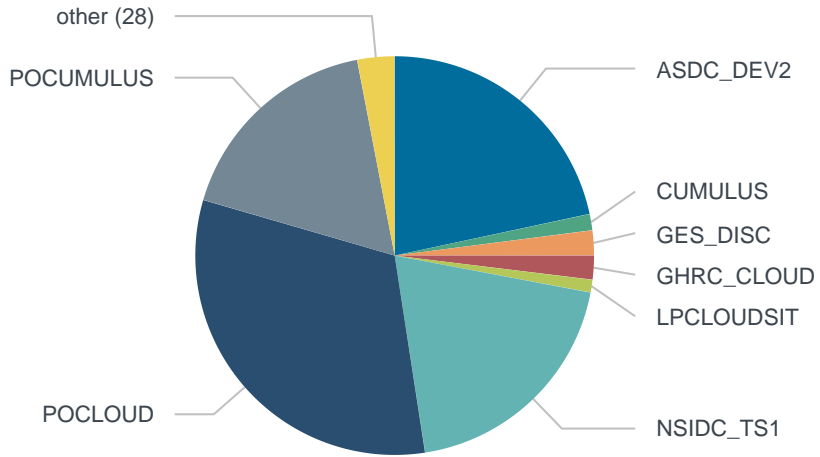

Ingest Operation Summary by Provider