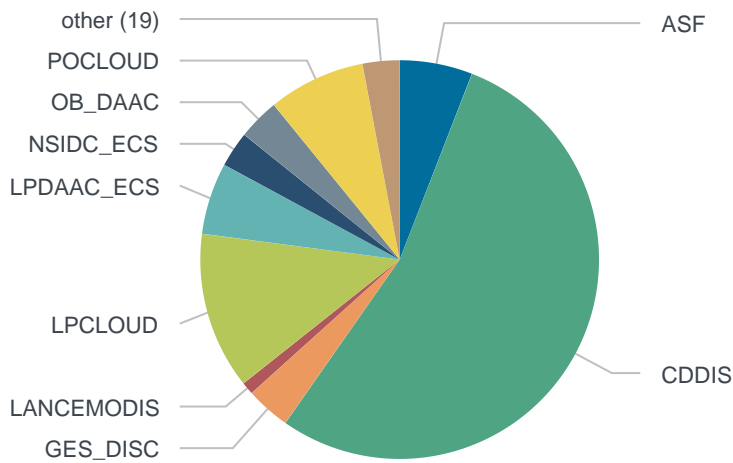

A collection of provider-centric ingest data.

provider_id	operation	count
ORNL_CLOUD	DELETE	2
ORNL_CLOUD	UPDATE	64935
ORNL_DAAC	CREATE	3947
ORNL_DAAC	UPDATE	3469
POCLOUD	CREATE	158904
POCLOUD	DELETE	6
POCLOUD	UPDATE	4339525
SCIOPS	DELETE	48
SCIOPS	UPDATE	4
SEDAC	CREATE	39
SEDAC	DELETE	1
SEDAC	UPDATE	19
USGS_EROS	DELETE	12929
USGS_EROS	UPDATE	425

Ingest Operation Summary by Provider