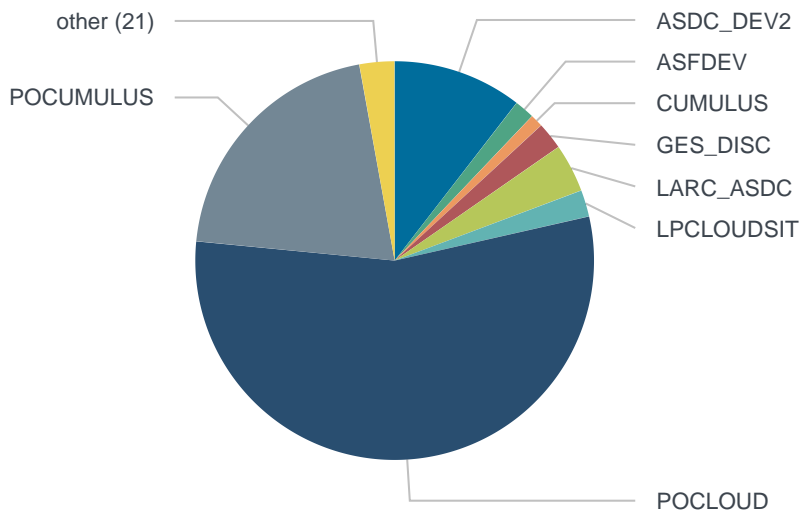

A collection of provider-centric ingest data.

provider_id	operation	count
NSIDCECTST	DELETE	3
NSIDCECTST	UPDATE	47
NSIDCTSTST	CREATE	3
NSIDCTSTST	DELETE	1
NSIDCTSTST	UPDATE	13
NSIDCV0TST	DELETE	19
NSIDCV0TST	UPDATE	31
NSIDC_CSIT	CREATE	17
NSIDC_CSIT	DELETE	188
NSIDC_CSIT	UPDATE	36
NSIDC_CUAT	CREATE	3
NSIDC_CUAT	DELETE	4
NSIDC_CUAT	UPDATE	9
NSIDC_TS1	CREATE	134
NSIDC_TS1	DELETE	54
NSIDC_TS1	UPDATE	235
OB_DAAC	CREATE	30
OB_DAAC	DELETE	1
OB_DAAC	UPDATE	34
POCLOUD	CREATE	3733
POCLOUD	DELETE	12
POCLOUD	UPDATE	50743
POCUMULUS	CREATE	969
POCUMULUS	DELETE	12
POCUMULUS	UPDATE	19418

Ingest Operation Summary by Provider