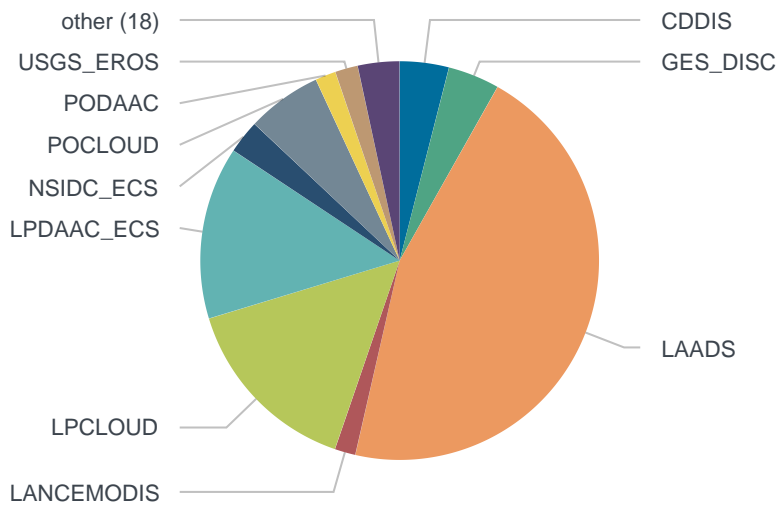

A collection of provider-centric ingest data.

provider_id	operation	count
OMINRT	CREATE	3485
OMINRT	UPDATE	1
ORNL_CLOUD	CREATE	17
ORNL_CLOUD	UPDATE	317771
ORNL_DAAC	CREATE	1597
ORNL_DAAC	DELETE	1
POCLOUD	CREATE	1107811
POCLOUD	DELETE	909
POCLOUD	UPDATE	1855894
PODAAC	CREATE	56739
PODAAC	UPDATE	759082
SCIOPS	CREATE	17
SCIOPS	DELETE	15
SCIOPS	UPDATE	12
SEDAC	CREATE	7
SEDAC	UPDATE	55
USGS_EROS	CREATE	183621
USGS_EROS	UPDATE	713254
USGS_LTA	UPDATE	24

Ingest Operation Summary by Provider