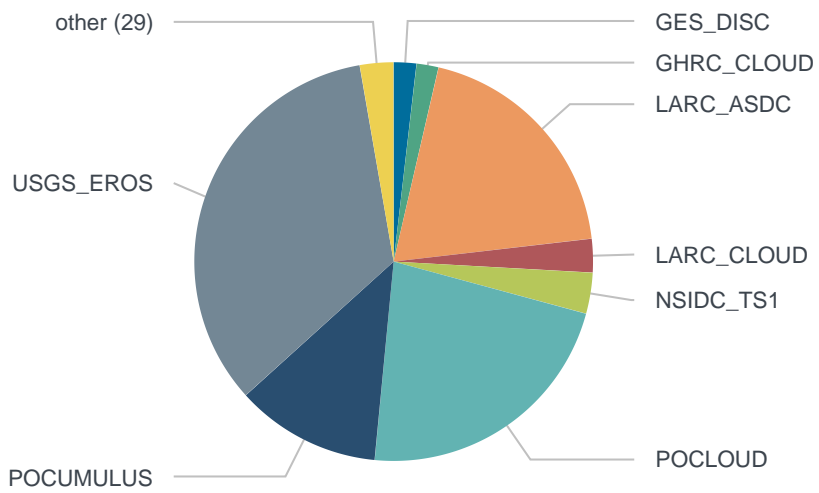

A collection of provider-centric ingest data.

provider_id	operation	count
POCLOUD	DELETE	668
POCLOUD	UPDATE	43393
POCUMULUS	CREATE	1382
POCUMULUS	DELETE	146
POCUMULUS	UPDATE	34792
USGS_EROS	UPDATE	104368

Ingest Operation Summary by Provider