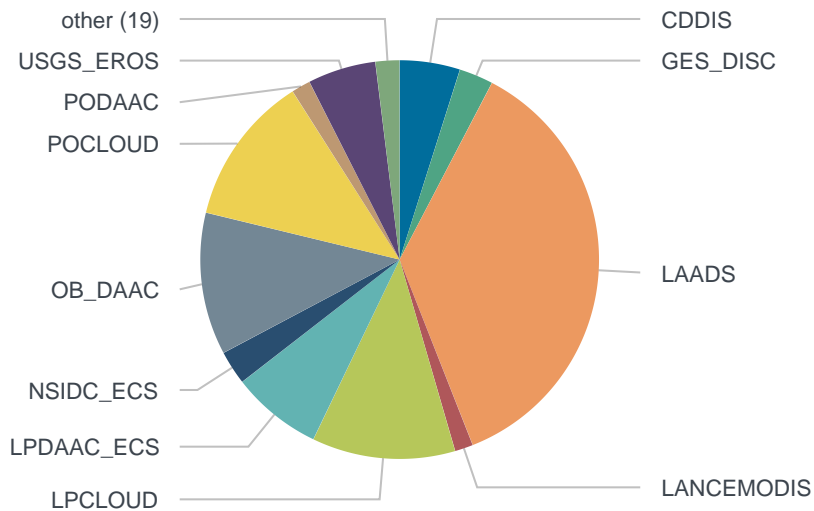

A collection of provider-centric ingest data.

provider_id	operation	count
OB_DAAC	DELETE	79819
OB_DAAC	UPDATE	849
OMINRT	CREATE	3397
OMINRT	UPDATE	9
ORNL_CLOUD	CREATE	83952
ORNL_CLOUD	DELETE	4
ORNL_CLOUD	UPDATE	57777
ORNL_DAAC	CREATE	32
ORNL_DAAC	DELETE	31
ORNL_DAAC	UPDATE	4277
POCLOUD	CREATE	951374
POCLOUD	DELETE	1057
POCLOUD	UPDATE	5830360
PODAAC	CREATE	56435
PODAAC	UPDATE	801768
SCIOPS	CREATE	1
SCIOPS	UPDATE	1
SEDAC	CREATE	12
SEDAC	UPDATE	163
USGS_EROS	CREATE	525
USGS_EROS	DELETE	1
USGS_EROS	UPDATE	3072690
XYZ_PROV	UPDATE	2

Ingest Operation Summary by Provider