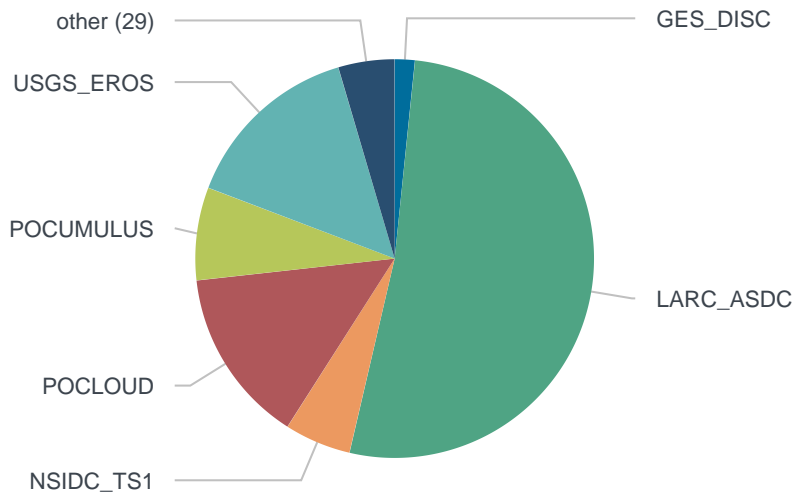

A collection of provider-centric ingest data.

provider_id	operation	count
POCUMULUS	CREATE	1369
POCUMULUS	DELETE	41
POCUMULUS	UPDATE	42277
SCIOPS	DELETE	40
SCIOPSTEST	CREATE	30
SCIOPSTEST	UPDATE	60
USGS_EROS	UPDATE	85000

Ingest Operation Summary by Provider