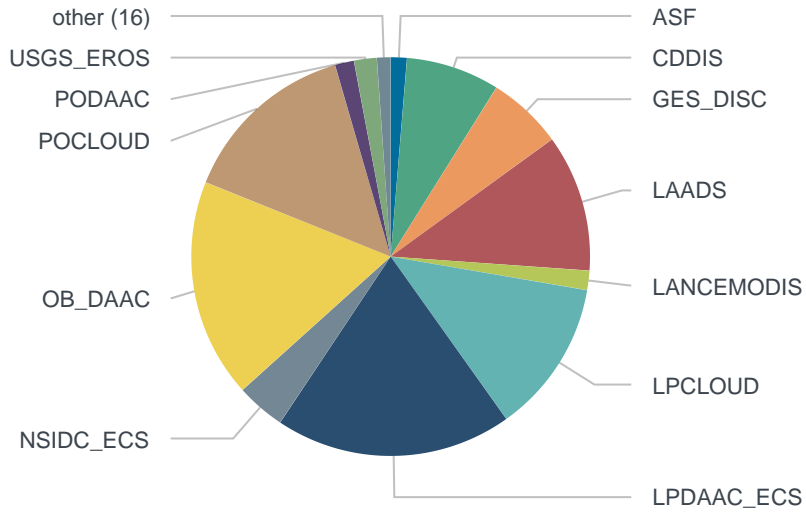

A collection of provider-centric ingest data.

provider_id	operation	count
OB_DAAC	DELETE	35
OB_DAAC	UPDATE	119301
OMINRT	CREATE	3498
OMINRT	UPDATE	5
ORNL_CLOUD	CREATE	84432
ORNL_CLOUD	DELETE	5154
ORNL_CLOUD	UPDATE	57546
ORNL_DAAC	CREATE	1396
ORNL_DAAC	DELETE	32
ORNL_DAAC	UPDATE	273
POCLOUD	CREATE	1421337
POCLOUD	DELETE	60
POCLOUD	UPDATE	5558383
PODAAC	CREATE	52996
PODAAC	UPDATE	692429
SCIOPS	DELETE	902
SCIOPS	UPDATE	4
SEDAC	UPDATE	149
USGS_EROS	UPDATE	896380
XYZ_PROV	UPDATE	2

Ingest Operation Summary by Provider