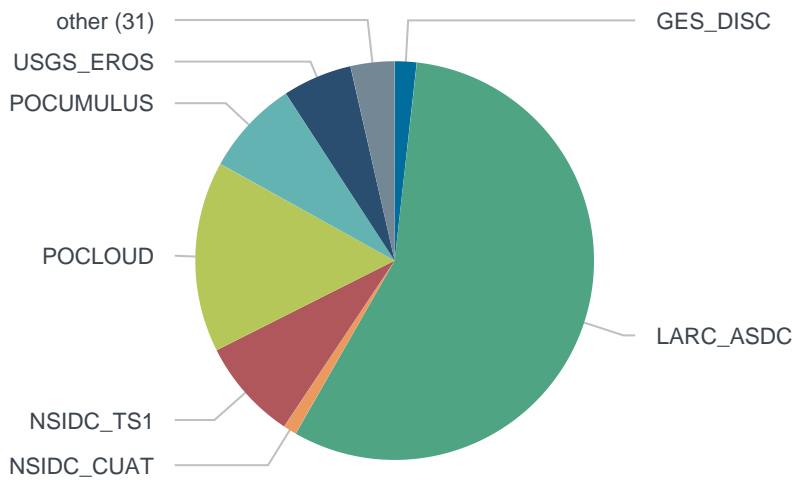

A collection of provider-centric ingest data.

provider_id	operation	count
ORNL_CLOUD	CREATE	271
ORNL_CLOUD	DELETE	823
ORNL_CLOUD	UPDATE	1915
POCLOUD	CREATE	6886
POCLOUD	UPDATE	75664
POCUMULUS	CREATE	1496
POCUMULUS	DELETE	26
POCUMULUS	UPDATE	39937
SCIOPS	DELETE	40
SCIOPSTEST	CREATE	30
SCIOPSTEST	UPDATE	60
USGS_EROS	UPDATE	30000

Ingest Operation Summary by Provider