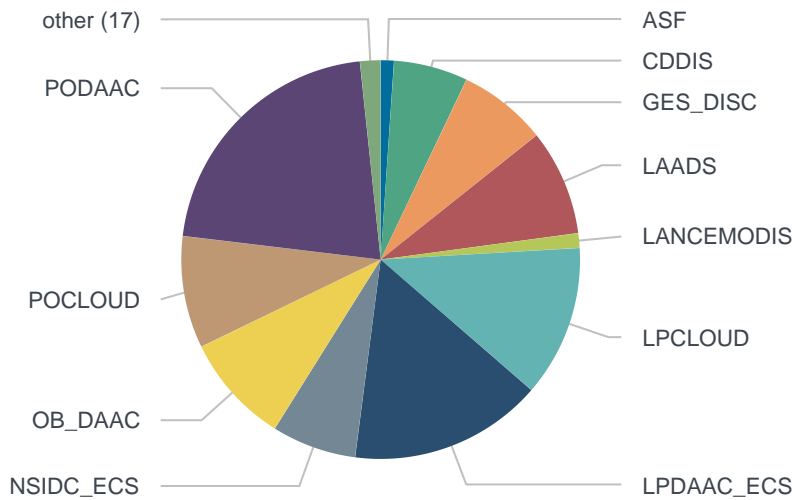

A collection of provider-centric ingest data.

provider_id	operation	count
OB_DAAC	DELETE	41
OB_DAAC	UPDATE	121958
OMINRT	CREATE	3510
OMINRT	UPDATE	5
ORNL_CLOUD	CREATE	11802
ORNL_CLOUD	DELETE	5153
ORNL_CLOUD	UPDATE	57137
ORNL_DAAC	CREATE	1396
ORNL_DAAC	DELETE	29
ORNL_DAAC	UPDATE	273
POCLOUD	CREATE	1440891
POCLOUD	DELETE	60
POCLOUD	UPDATE	4117130
PODAAC	CREATE	254604
PODAAC	UPDATE	12860983
SCIOPS	DELETE	902
SCIOPS	UPDATE	6
SEDAC	UPDATE	94
USGS_EROS	UPDATE	281719
XYZ_PROV	UPDATE	2

Ingest Operation Summary by Provider