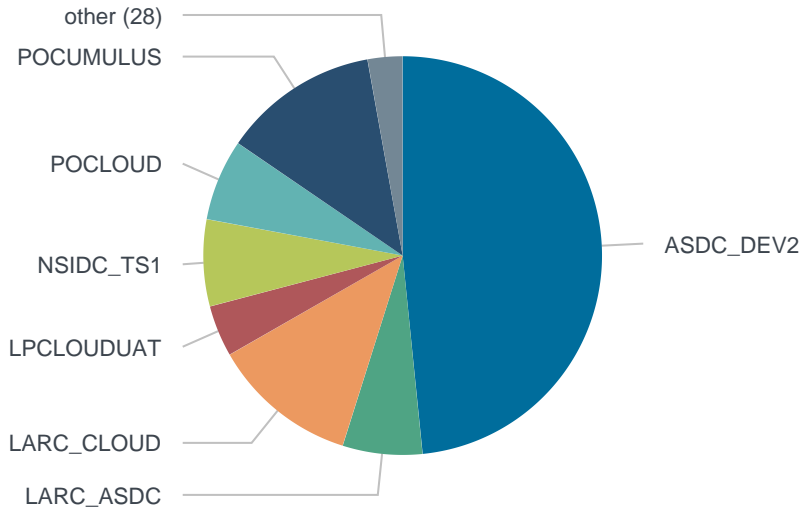

Ingest Operation Summary by Provider