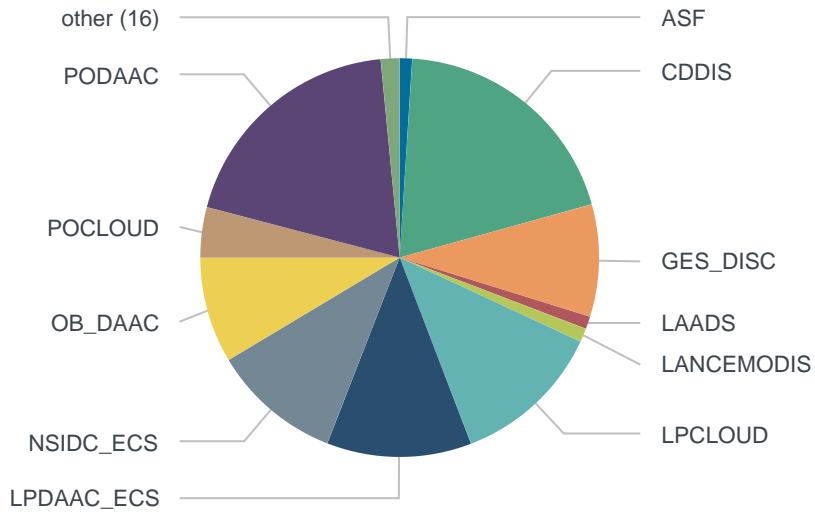

A collection of provider-centric ingest data.

provider_id	operation	count
ORNL_CLOUD	UPDATE	43
ORNL_DAAC	CREATE	12128
ORNL_DAAC	DELETE	34
ORNL_DAAC	UPDATE	1145
POCLOUD	CREATE	611766
POCLOUD	DELETE	3
POCLOUD	UPDATE	2117098
PODAAC	CREATE	229877
PODAAC	UPDATE	12713721
SCIOPS	DELETE	21
SCIOPS	UPDATE	5
SEDAC	CREATE	13
SEDAC	UPDATE	5
USGS_EROS	UPDATE	5
XYZ_PROV	UPDATE	4

Ingest Operation Summary by Provider