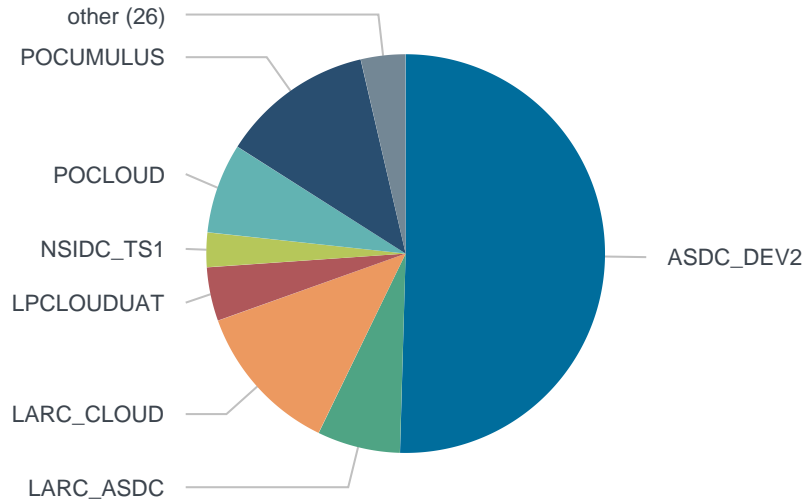

Ingest Operation Summary by Provider