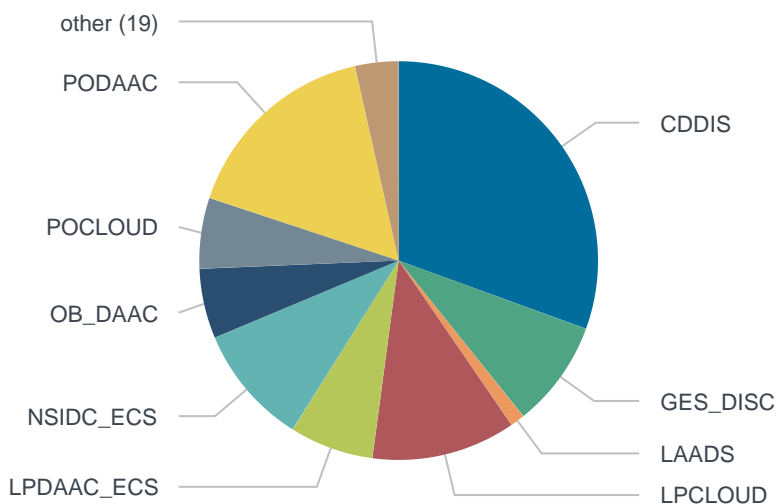

A collection of provider-centric ingest data.

provider_id	operation	count
ORNL_CLOUD	DELETE	4
ORNL_CLOUD	UPDATE	48
ORNL_DAAC	CREATE	17373
ORNL_DAAC	DELETE	35
ORNL_DAAC	UPDATE	2998
POCLOUD	CREATE	255760
POCLOUD	DELETE	4
POCLOUD	UPDATE	4221360
PODAAC	CREATE	217665
PODAAC	UPDATE	12561597
SCIOPS	DELETE	23
SCIOPS	UPDATE	3
SEDAC	CREATE	13
SEDAC	UPDATE	4
USGS_EROS	UPDATE	84
XYZ_PROV	CREATE	1
XYZ_PROV	UPDATE	8

Ingest Operation Summary by Provider