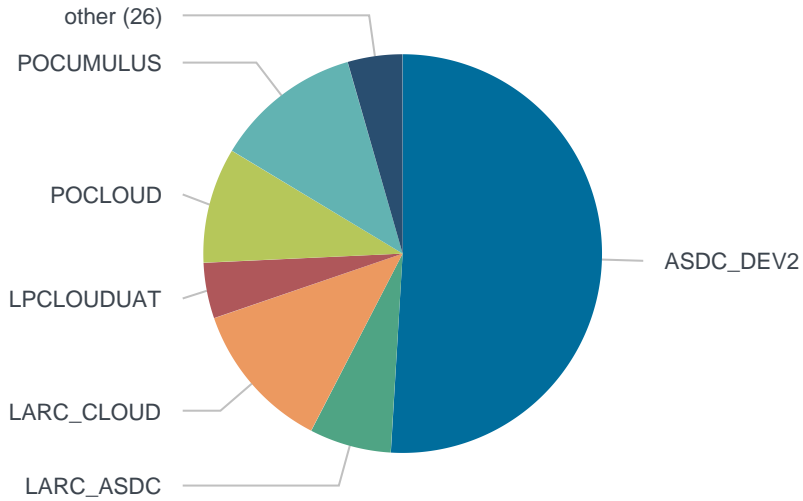

Ingest Operation Summary by Provider