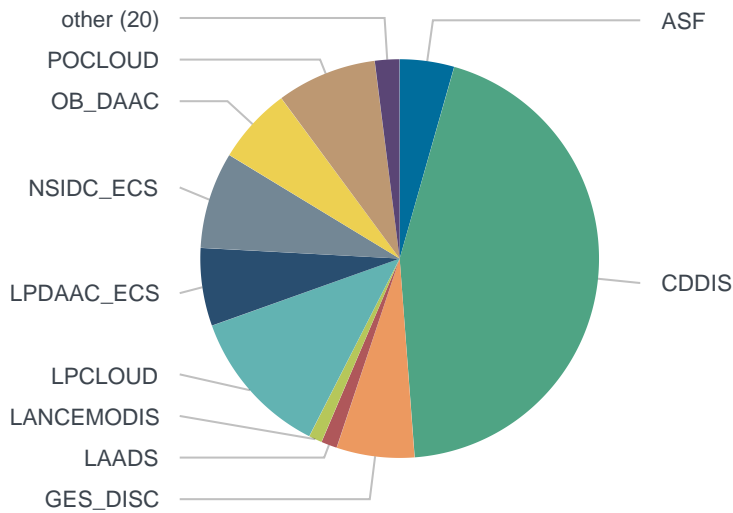

A collection of provider-centric ingest data.

provider_id	operation	count
ORNL_CLOUD	CREATE	1014
ORNL_CLOUD	DELETE	4
ORNL_CLOUD	UPDATE	6592
ORNL_DAAC	CREATE	15977
ORNL_DAAC	DELETE	9
ORNL_DAAC	UPDATE	4341
POCLOUD	CREATE	190314
POCLOUD	DELETE	4
POCLOUD	UPDATE	5992763
PODAAC	UPDATE	1
SCIOPS	DELETE	23
SCIOPS	UPDATE	3
SEDAC	CREATE	51
SEDAC	DELETE	1
SEDAC	UPDATE	12
USGS_EROS	UPDATE	215
XYZ_PROV	CREATE	1
XYZ_PROV	UPDATE	8

Ingest Operation Summary by Provider