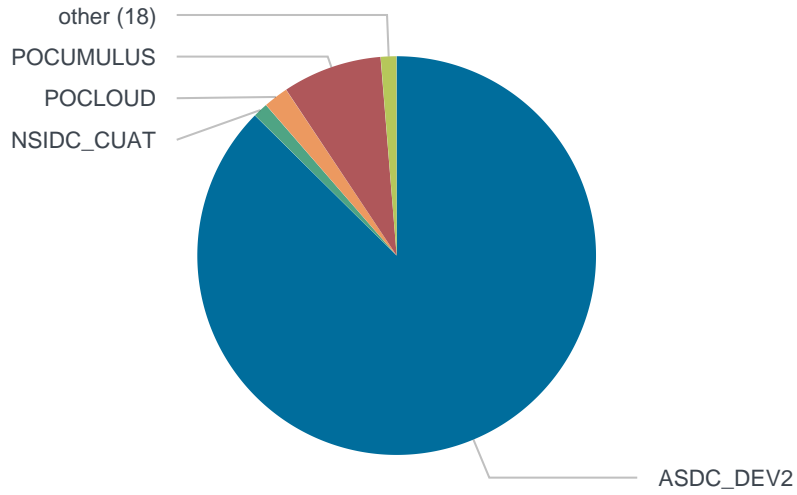

Ingest Operation Summary by Provider