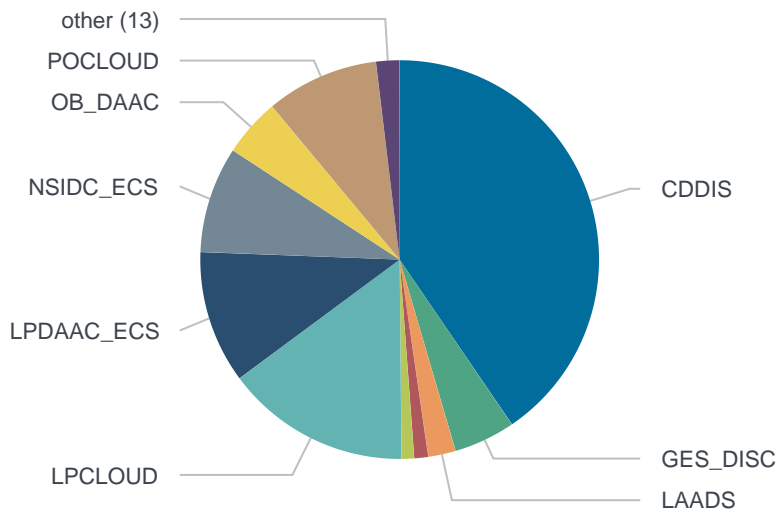

A collection of provider-centric ingest data.

provider_id	operation	count
SEDAC	UPDATE	4
XYZ_PROV	CREATE	1
XYZ_PROV	UPDATE	8

Ingest Operation Summary by Provider