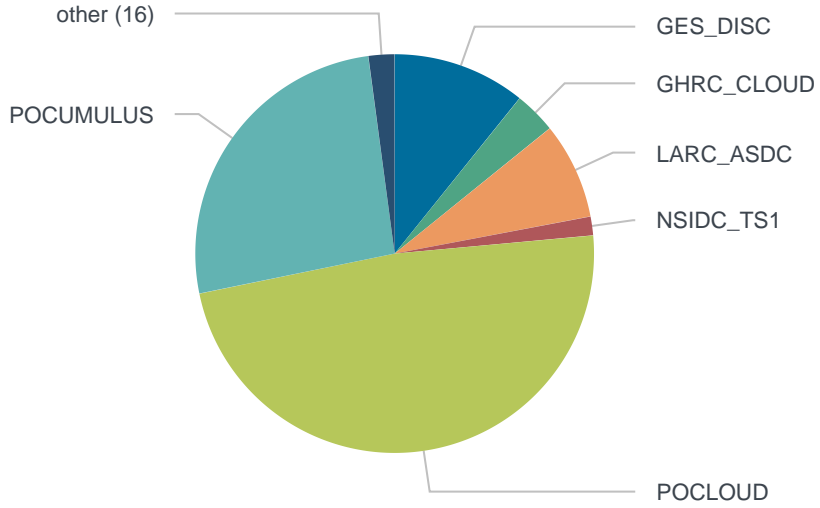

Ingest Operation Summary by Provider