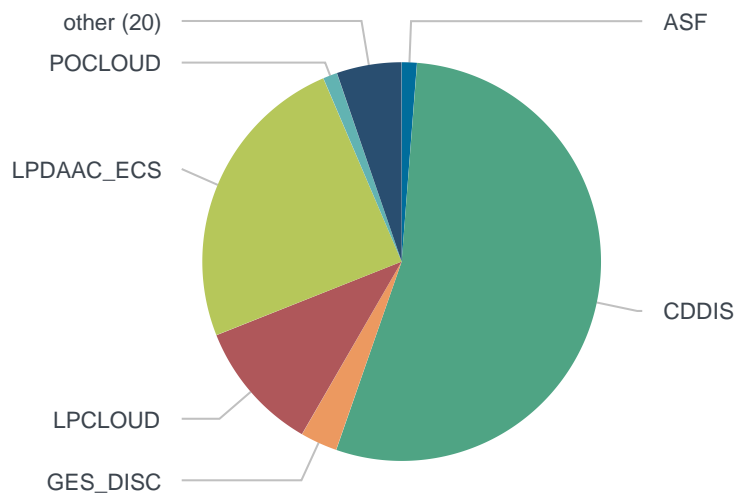

A collection of provider-centric ingest data.

provider_id	operation	count
POCLOUD	UPDATE	146126
PODAAC	UPDATE	2
SCIOPS	CREATE	8
SEDAC	CREATE	39
SEDAC	UPDATE	1
USGS_EROS	UPDATE	126

Ingest Operation Summary by Provider