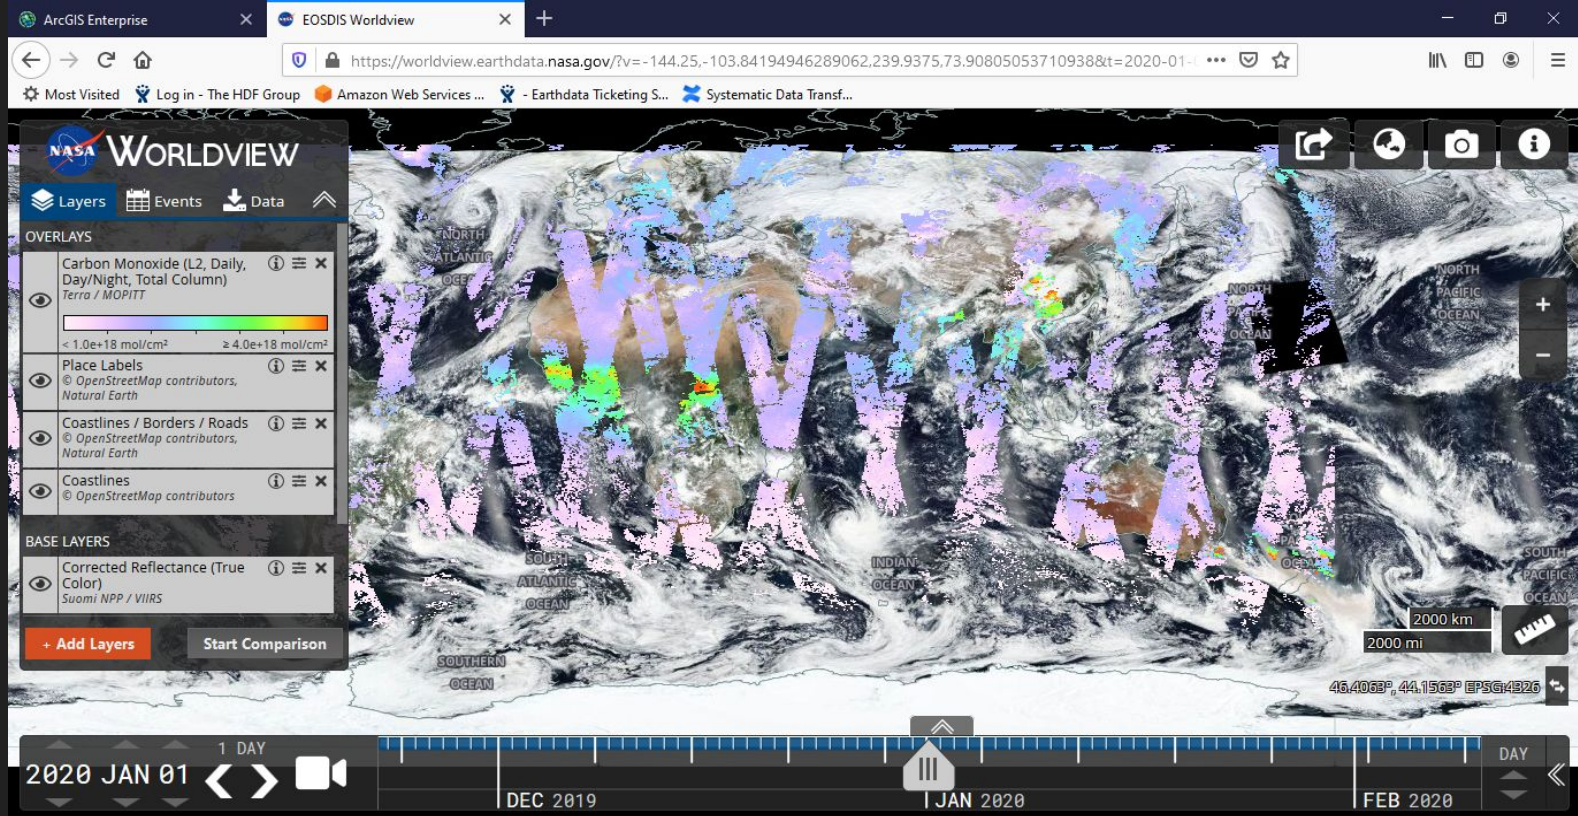

CO

Carbon Monoxide
Colorless & Odorless

112.8 pm

VID

Visualization
Interactive
Dashboard

Visualization: Viral to Vital

Interactive: Interesting to Insightful

Dashboard: Display to Decision

20

~~BC | AD~~

BC (Before Coronavirus) | AC (After Coronavirus)

MOPITT | Terra = 20 Years in Orbit

World after 2020.01.01 ~ ?

DEMO