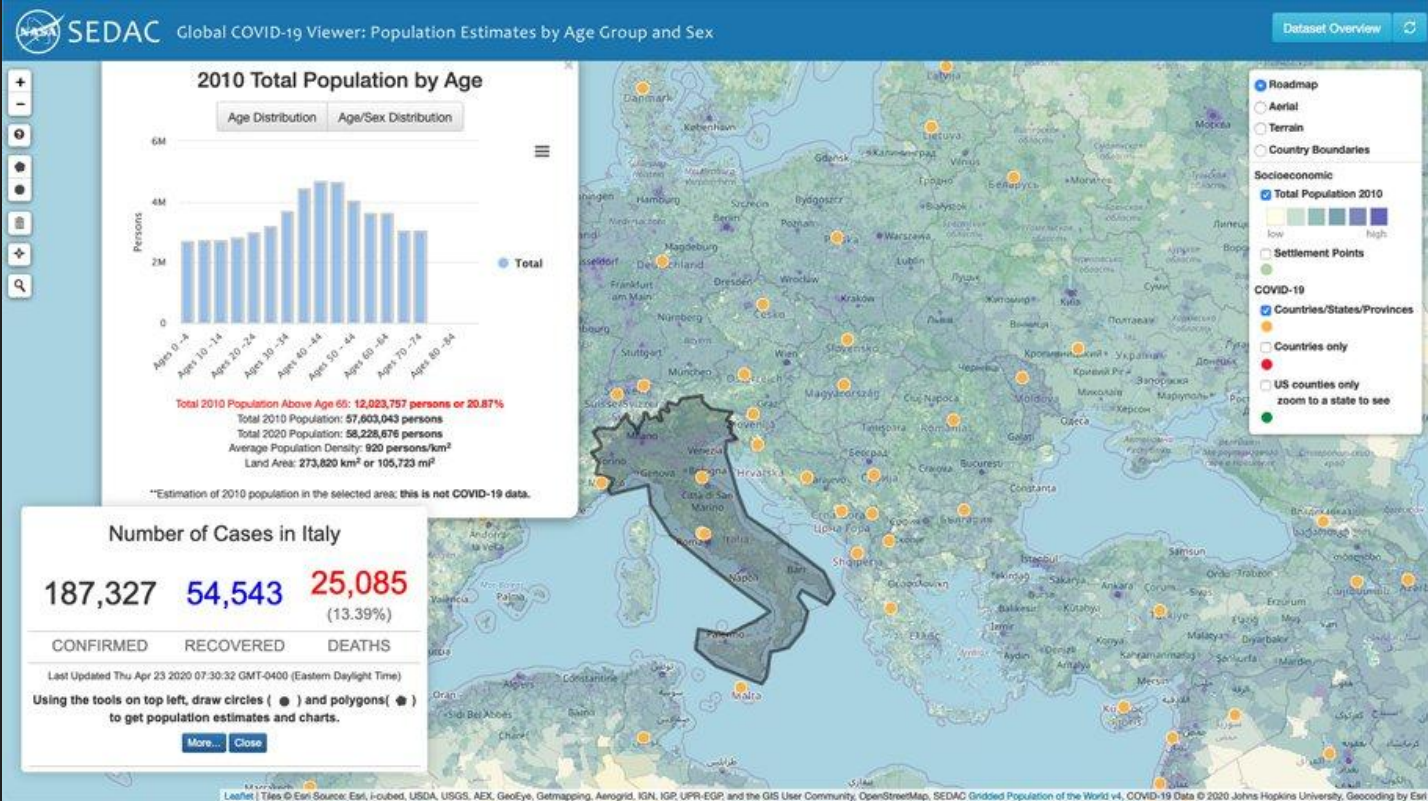

CO

Carbon Monoxide
Colorless & Odorless

112.8 pm

VID

Visualization
Interactive
Dashboard

Visualization: Viral to Vital

Interactive: Interesting to Insightful

Dashboard: Display to Decision

20

~~BC | AD~~

BC (Before Coronavirus) | AC (After Coronavirus)

MOPITT | Terra = 20 Years in Orbit

World after 2020.01.01 ~ ?

DEMO